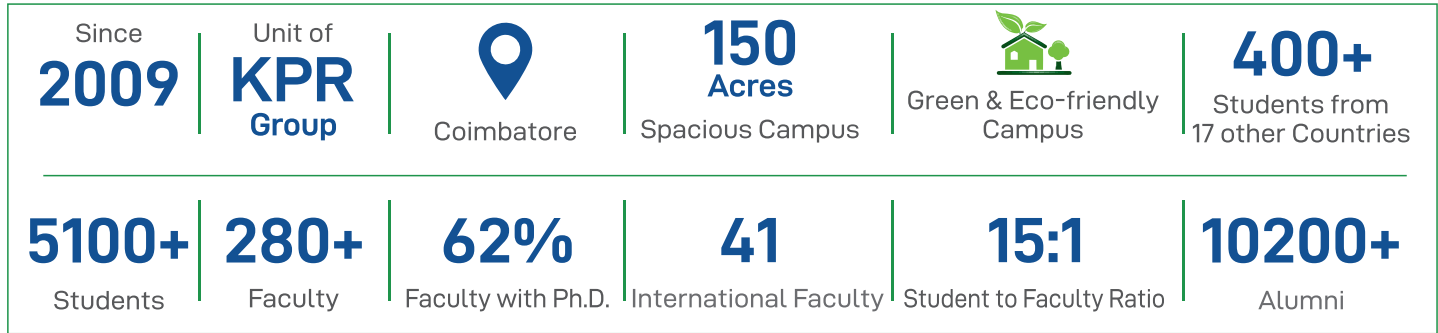

Learn Beyond

KPR Institute of Engineering and Technology

(Autonomous, Affiliated to Anna University)

CSE ARTIFICIAL INTELLIGENCE AND MACHINE LEARNING

Master the Machine

Counselling Code
2764

Get to Know KPRIET